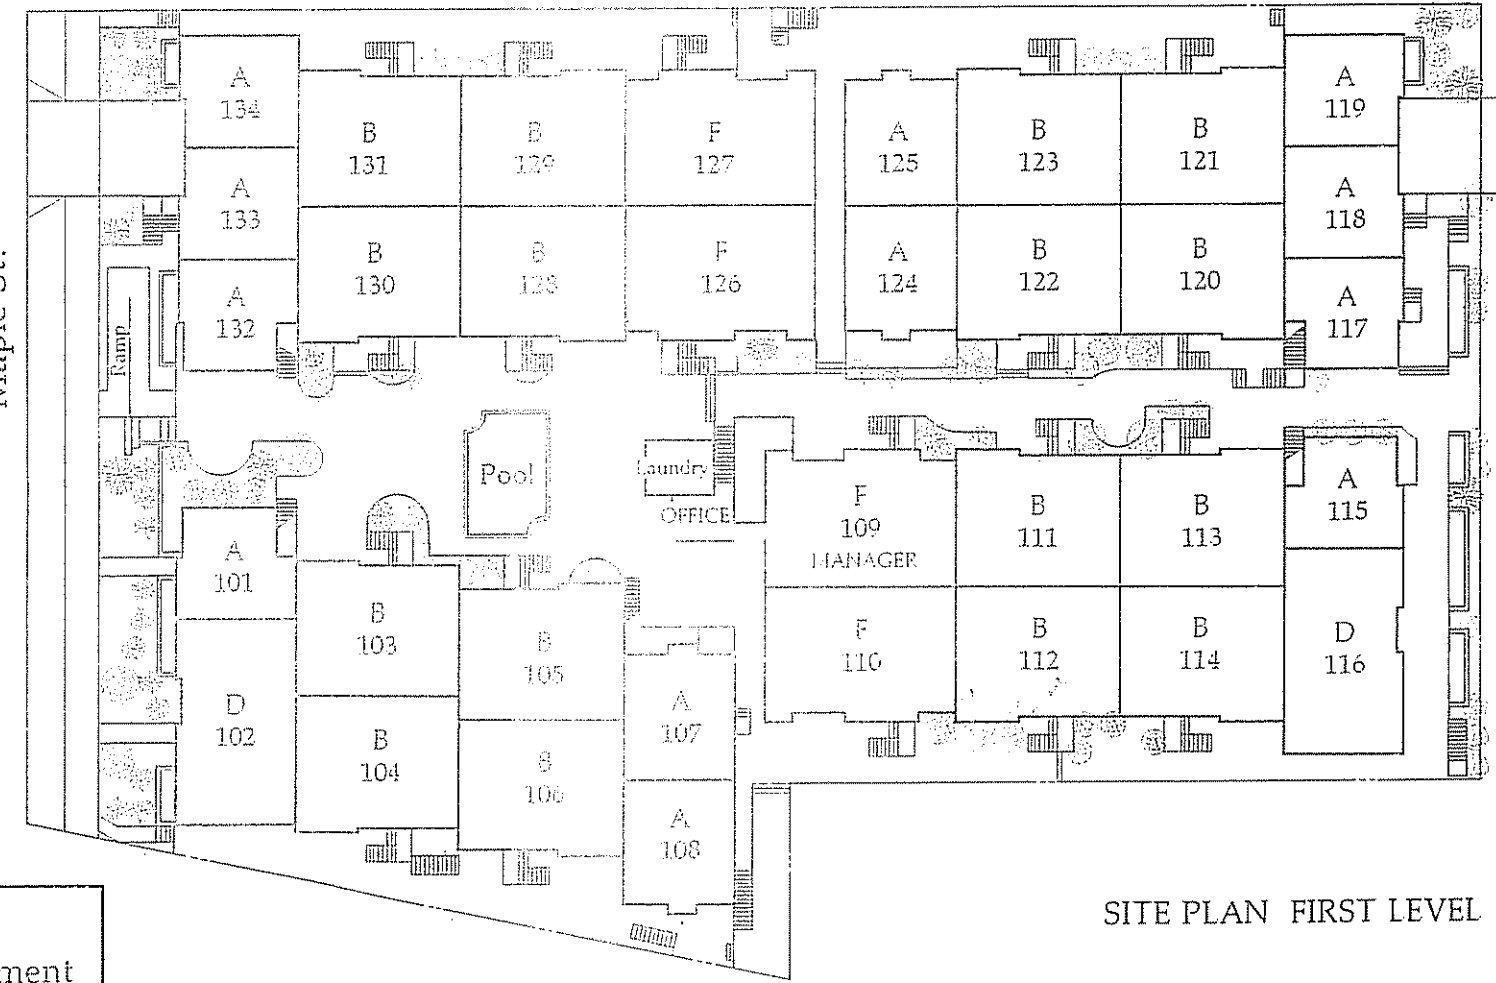

Rec room includes:

- ☐ Weight training equipment
- ☐ Computerized exercise bicycles
- ☐ Stereo system
- ☐ European sauna

Maple St.

Kenwood St.

SITE PLAN FIRST LEVEL