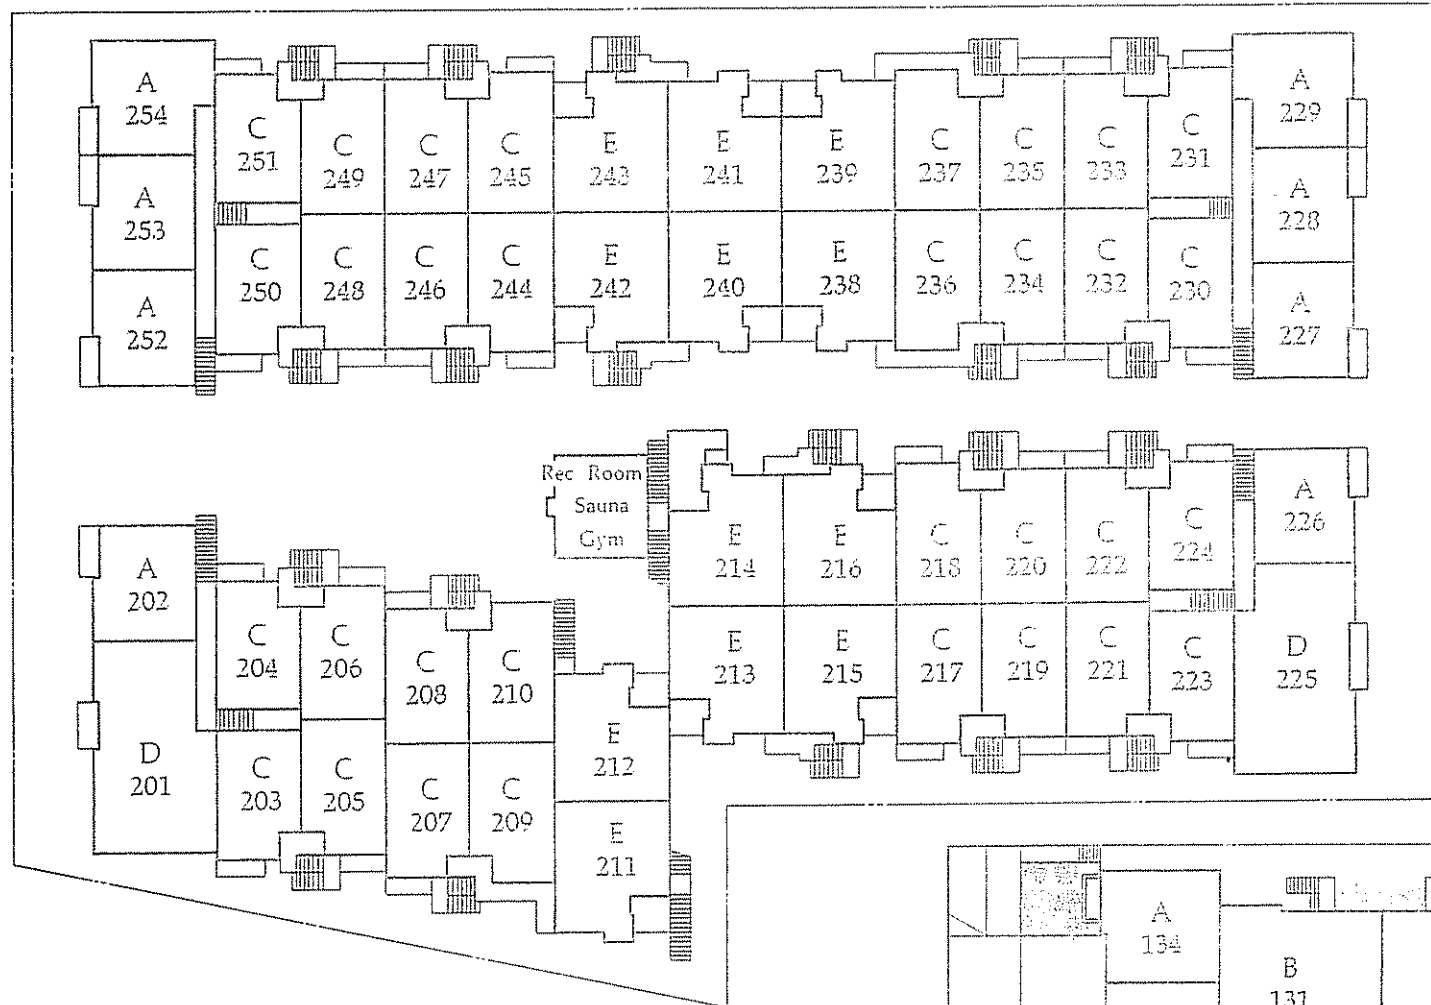

Luxurious Apartments
in the heart
of Toluca Lake

SITE PLAN SECOND LEVEL

- Singles
- 1 Bedroom, 1 bath
- 2 Bedroom, 2 bath
- Townhouse - 1 bedroom, 1½ baths
- Townhouse - 2 bedroom, 2½ baths

Spacious floor plans with designer features